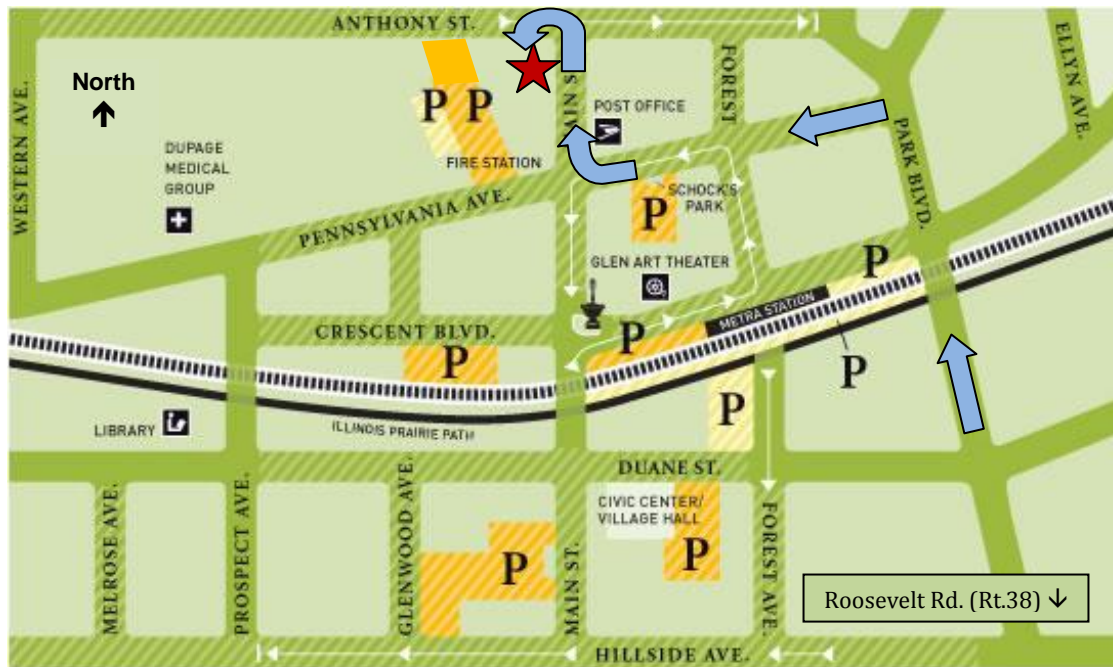

We're located in the heart of downtown Glen Ellyn

526 N. Main Street
Glen Ellyn, IL 60137
630 469-6270

CAREER
VISION

2 blocks north of the Metra station
Parking available behind our building

From the North

Take Rt.53/I-355 South, exit North Ave. Go west (right) 1 mile to Main St. Turn south (left) on Main St. Go about 2 miles to Anthony St. Turn west (right) on Anthony St. (which is a two-way street except on Sundays). Make a quick left turn into Career Vision's parking lot at the rear of the building.

OR

Take I-294 South to I-88 West. Exit I-355 North to NW Suburbs. Exit Roosevelt Rd.

Go west (left) to the third stoplight, Park Blvd. Turn north (right) on Park Blvd. for about 1 mile. Turn west (left) at Pennsylvania Ave. In two blocks, turn north (right) at Main Street. In one block, turn left onto Anthony St. (which is a two-way street except on Sundays). Make a quick left turn into Career Vision's parking lot at the rear of the building. (See arrows on above map.)

From the South

Take I-355 North, exit Roosevelt Rd. *Refer to bolded directions above to continue.*

OR

Take I-294 North. Exit I-88 West. Exit I-355 North to NW Suburbs. Exit Roosevelt Rd. *Refer to bolded directions above to continue.*

From the East

Take I-290 West (Eisenhower) to I-88 West. Exit I-355 North to NW Suburbs. Exit at Roosevelt Rd. *Refer to bolded directions above to continue.*

From the West

Take I-88 East and exit I-355 North to NW Suburbs. Exit Roosevelt Rd. *Refer to bolded directions above to continue.*